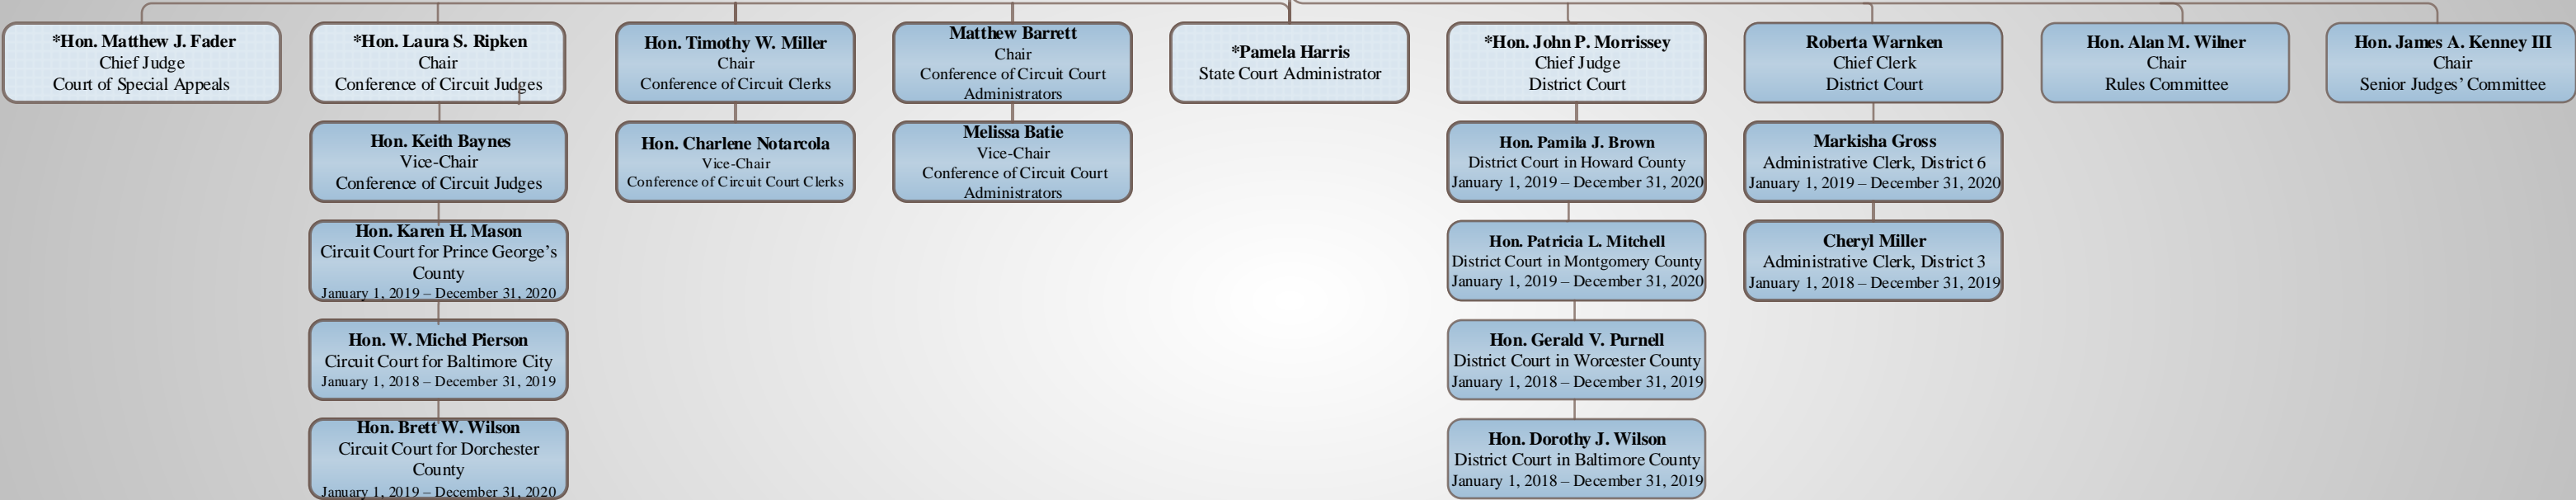

MARYLAND JUDICIARY GOVERNANCE STRUCTURE

2019 JUDICIAL COUNCIL
 Chief Judge Mary Ellen Barbera, Chair*
 Staff
 Faye Gaskin

JUDICIAL COUNCIL COMMITTEES

*Denotes Executive Committee Member